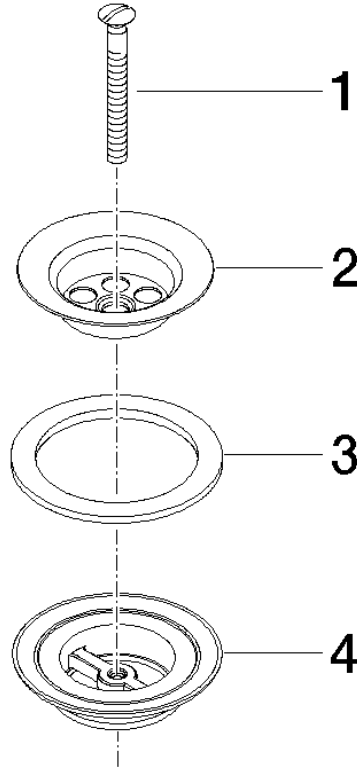

Grated waste 1 1/4" - Champagne (22kt Gold)

IMO

10 100 970

Fits: IMO, LULU, MADISON, MEM, TARA,
CL.1, LISSÉ, VAIA, META, CYO

	Champagne (22kt Gold)	10 100 970-47
	Chrome	10 100 970-00
	Brushed Platinum	10 100 970-06
	Platinum	10 100 970-08
	Durabrand (23kt Gold)	10 100 970-09
	Dark Chrome	10 100 970-19
	Light Gold	10 100 970-26
	Brushed Light Gold	10 100 970-27
	Brushed Durabrand (23kt Gold)	10 100 970-28
	Brushed Bronze	10 100 970-42
	Brushed Champagne (22kt Gold)	10 100 970-46
	Brushed Chrome	10 100 970-93
	Brushed Dark Platinum	10 100 970-99

Grated waste 1 1/4" - Champagne (22kt Gold)

IMO

10 100 970

10 100 970

10 100 970

Parts for other finishes can be found here: [Chrome](#)

Spare parts list

No.	Item Number	Name	Quantity used	Delivery time
1	09 30 30 115-47	screw	1	30
2	09 11 01 005-47	strainer	1	30
3	09 14 03 005 90	seal	1	60
4	09 11 01 007-07	pop-up waste	1	60