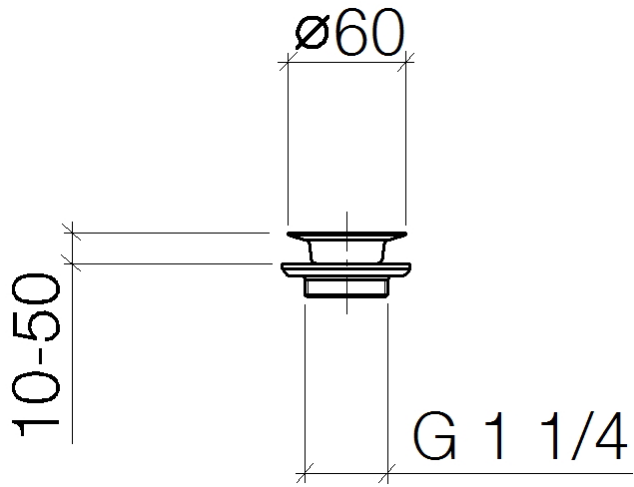

Grated waste 1 1/4" - Champagne (22kt Gold)

IMO

10 100 970

Fits: IMO, LULU, MADISON, MEM, TARA,
CL.1, LISSÉ, VAIA, META, CYO

	Champagne (22kt Gold)	10 100 970-47
	Chrome	10 100 970-00
	Brushed Platinum	10 100 970-06
	Platinum	10 100 970-08
	Durabrand (23kt Gold)	10 100 970-09
	Dark Chrome	10 100 970-19
	Light Gold	10 100 970-26
	Brushed Light Gold	10 100 970-27
	Brushed Durabrand (23kt Gold)	10 100 970-28
	Brushed Bronze	10 100 970-42
	Brushed Champagne (22kt Gold)	10 100 970-46
	Brushed Chrome	10 100 970-93
	Brushed Dark Platinum	10 100 970-99

Grated waste 1 1/4" - Champagne (22kt Gold)

IMO

10 100 970

10 100 970

10 100 970

Parts for other finishes can be found here: [Chrome](#)

Spare parts list

No.	Item Number	Name	Quantity used	Delivery time
1	09 30 30 115-47	screw	1	30
2	09 11 01 005-47	strainer	1	30
3	09 14 03 005 90	seal	1	60
4	09 11 01 007-07	pop-up waste	1	60